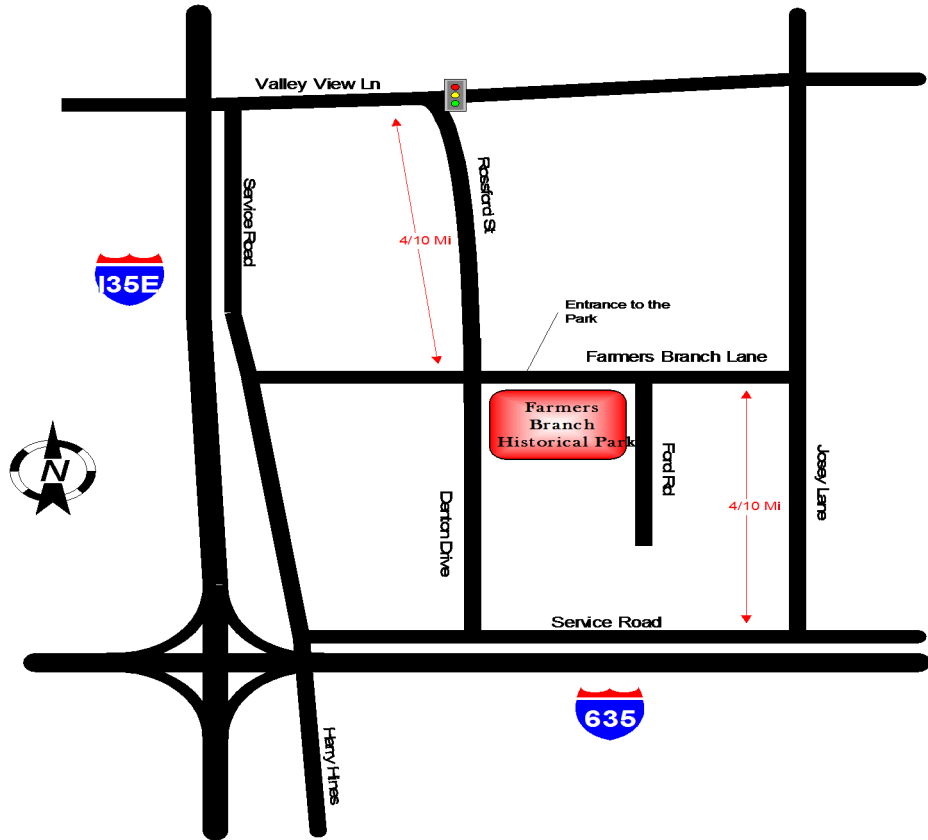

Rain Date: Sept. 18th—FB Historical Park

Directions:

From I35E:

Exit Valley View Ln, go east to Denton Drive. Turn Right (south) on Denton Drive to Farmers Branch Ln, turn Left (east). The park is approx 1 block on the Right.

From 635 (LBJ Frwy):

Exit Josey Ln, go north to Farmers Branch Ln, turn Left (west). The park is approx 1/4 mile on the Left.

Address is 2540 Farmers Branch Lane, Farmers Branch, TX 75234.

Entry Fee: \$20.00